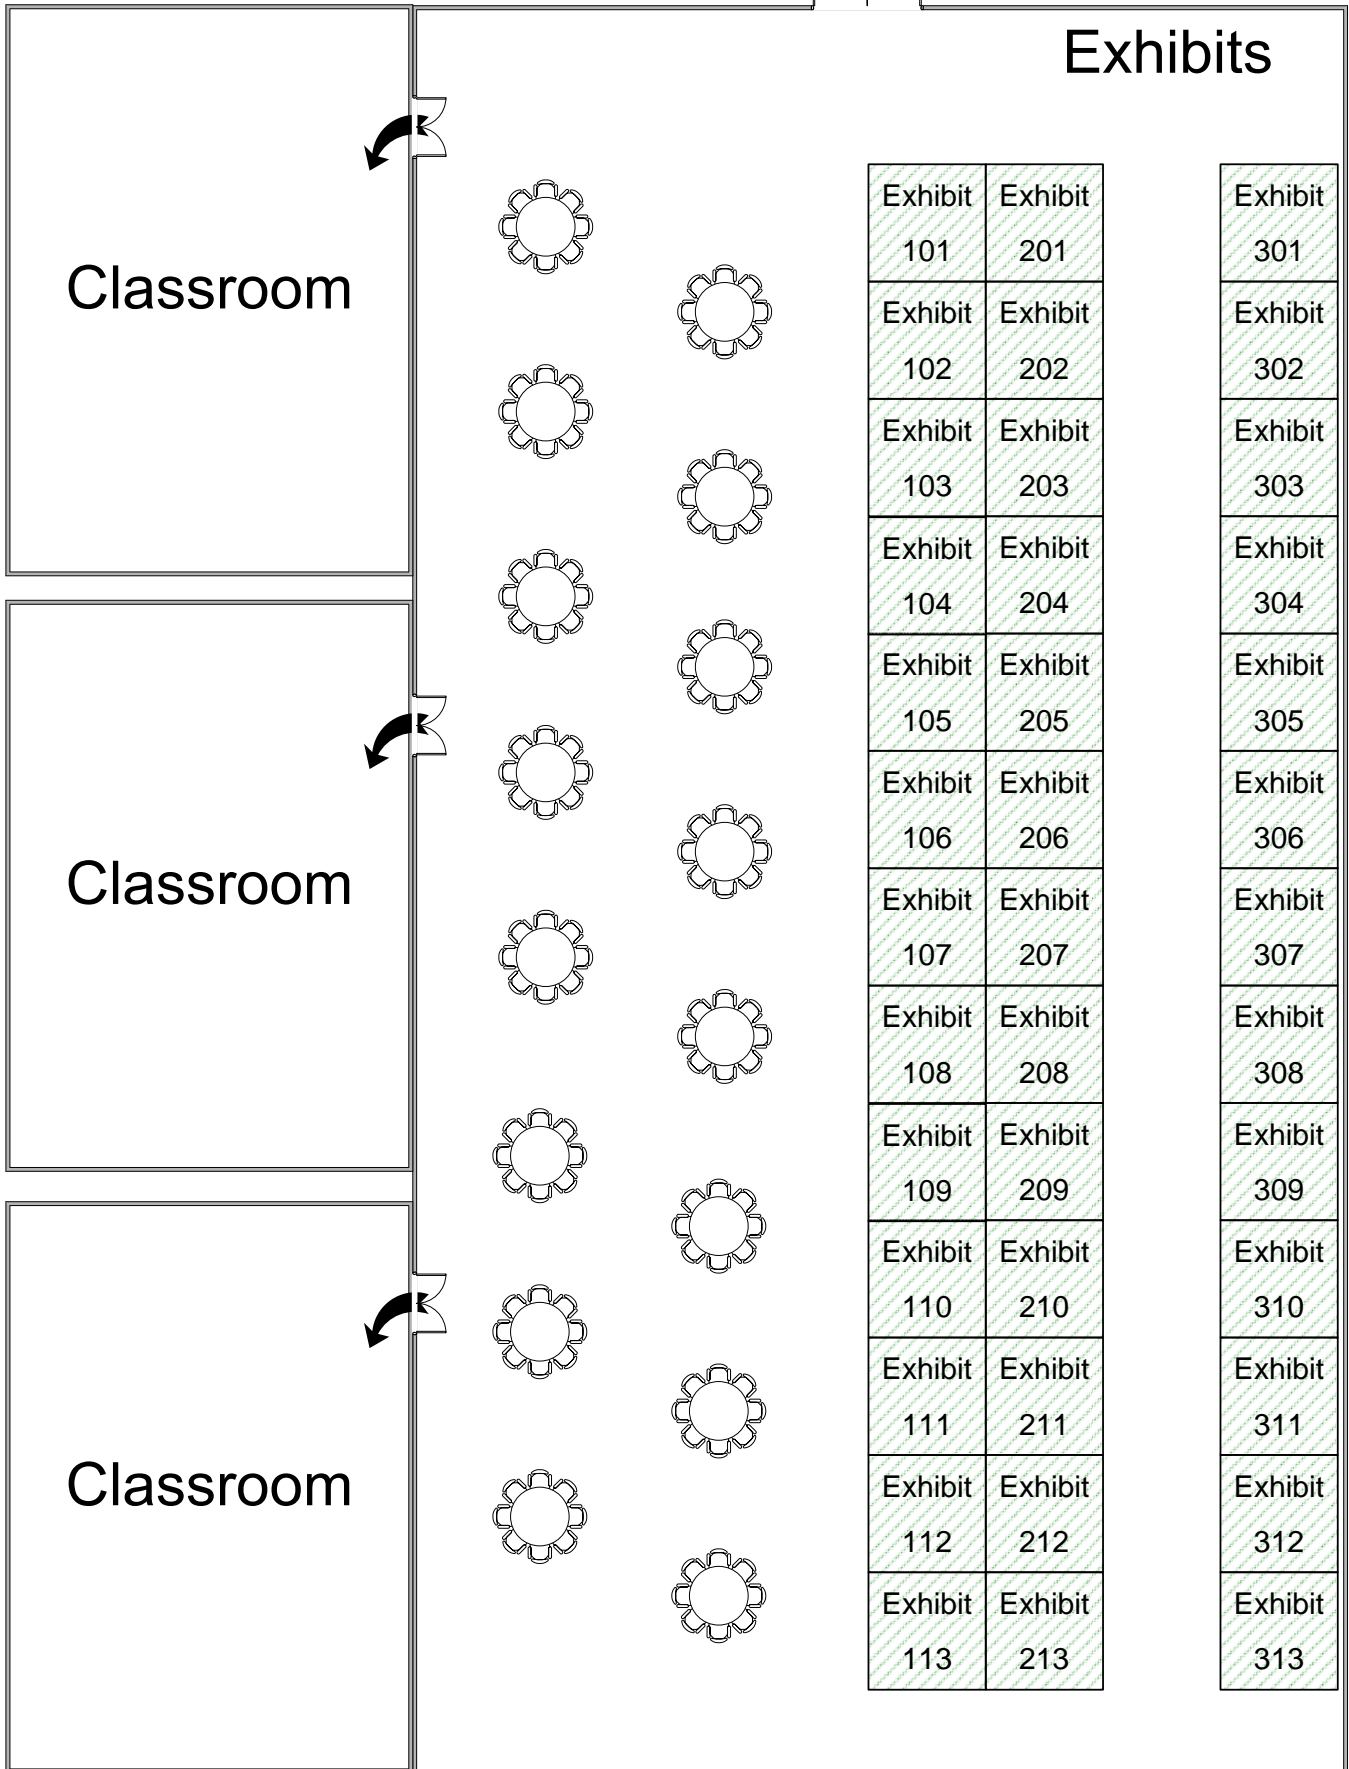

a la mode 2nd Annual Summer Convention

Disney Contemporary Resort
 June 5 – 7, 2006 - Orlando, FL
 Exhibit Hall

a la mode, inc.
 The leader in real estate technology

Exhibits

Exhibit 101	Exhibit 201	Exhibit 301
Exhibit 102	Exhibit 202	Exhibit 302
Exhibit 103	Exhibit 203	Exhibit 303
Exhibit 104	Exhibit 204	Exhibit 304
Exhibit 105	Exhibit 205	Exhibit 305
Exhibit 106	Exhibit 206	Exhibit 306
Exhibit 107	Exhibit 207	Exhibit 307
Exhibit 108	Exhibit 208	Exhibit 308
Exhibit 109	Exhibit 209	Exhibit 309
Exhibit 110	Exhibit 210	Exhibit 310
Exhibit 111	Exhibit 211	Exhibit 311
Exhibit 112	Exhibit 212	Exhibit 312
Exhibit 113	Exhibit 213	Exhibit 313